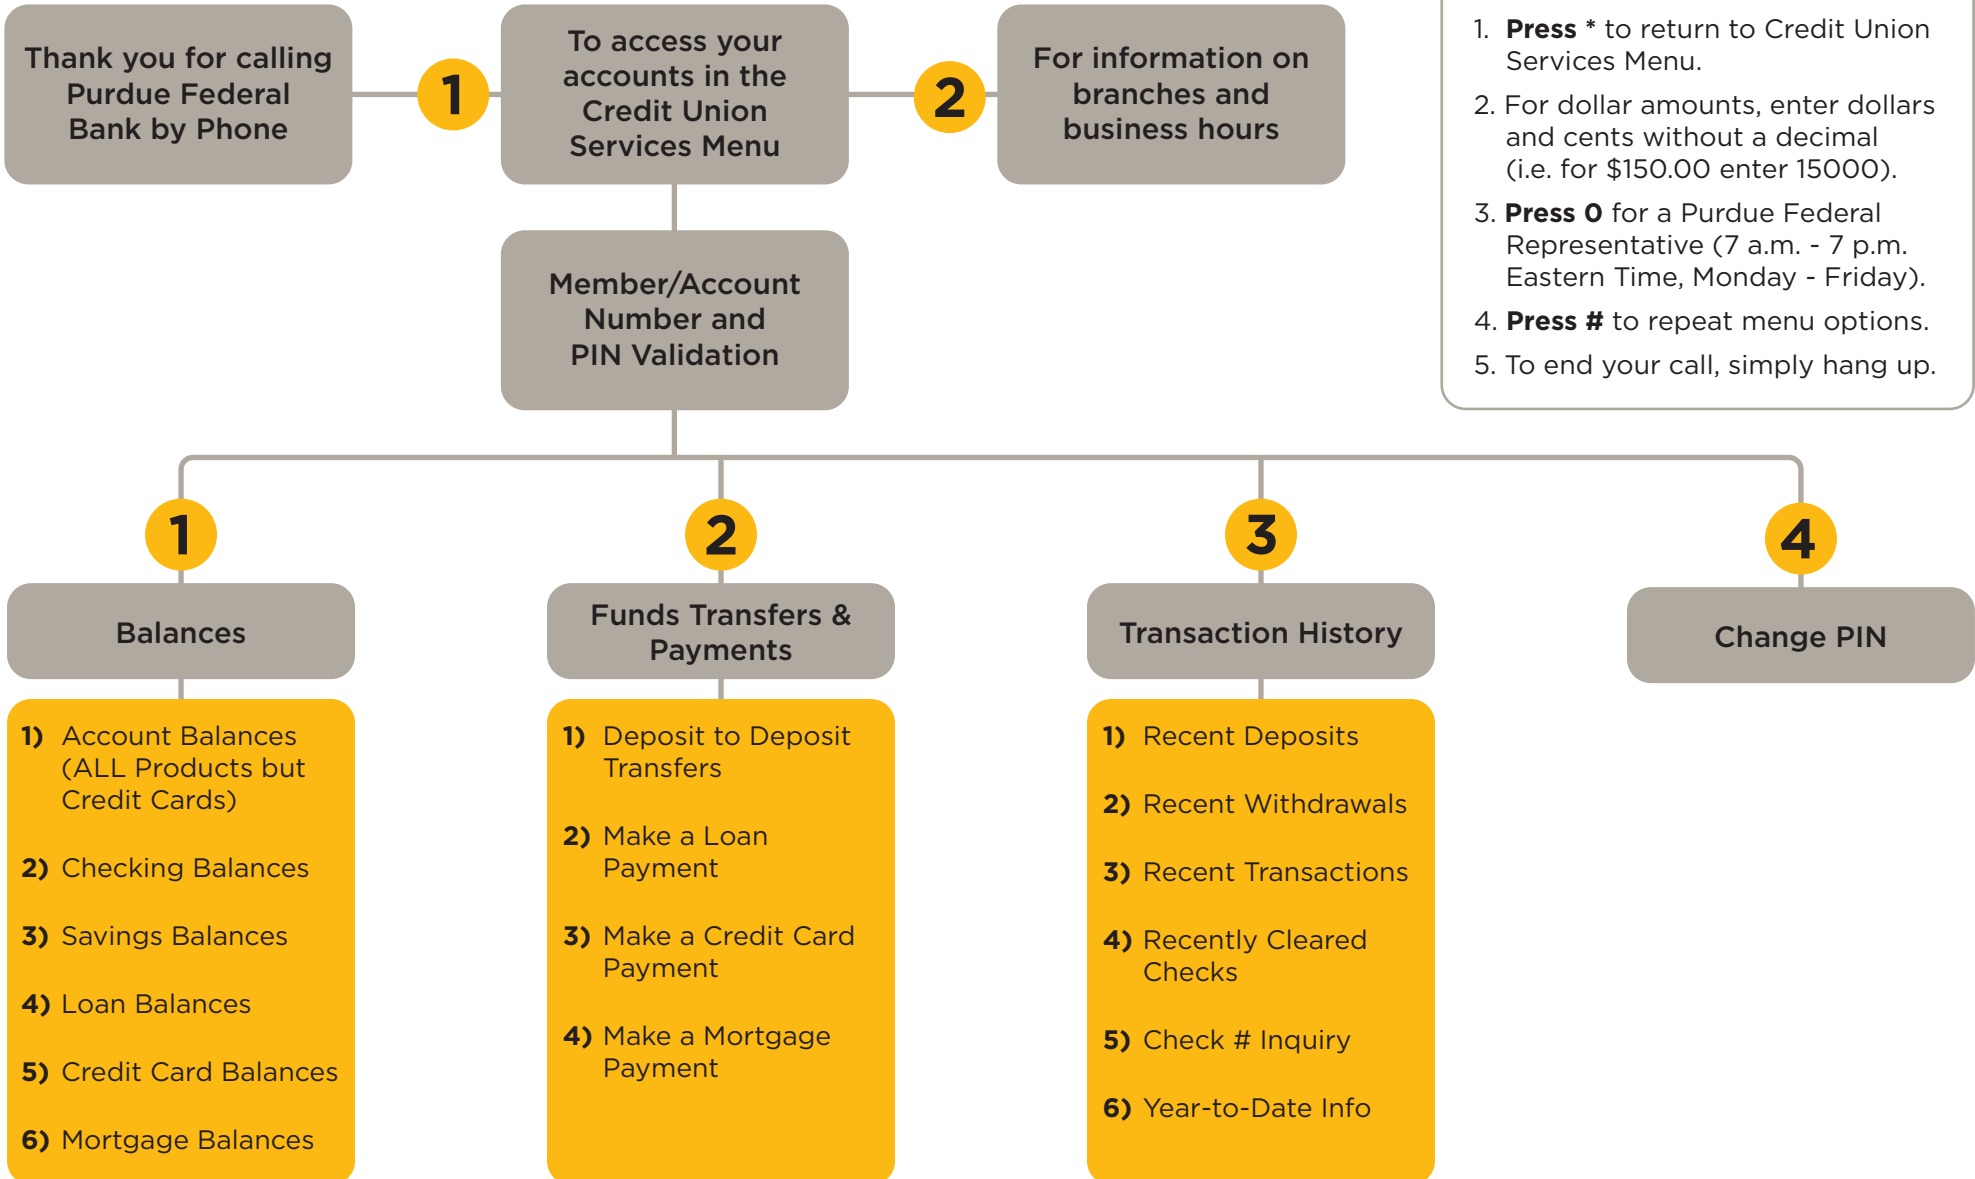

**PURDUE FEDERAL**  
CREDIT UNION

# Bank by Phone

**765.497.8272 or 888.552.8272**

**Helpful Hints**

1. **Press \*** to return to Credit Union Services Menu.
2. For dollar amounts, enter dollars and cents without a decimal (i.e. for \$150.00 enter 15000).
3. **Press 0** for a Purdue Federal Representative (7 a.m. - 7 p.m. Eastern Time, Monday - Friday).
4. **Press #** to repeat menu options.
5. To end your call, simply hang up.